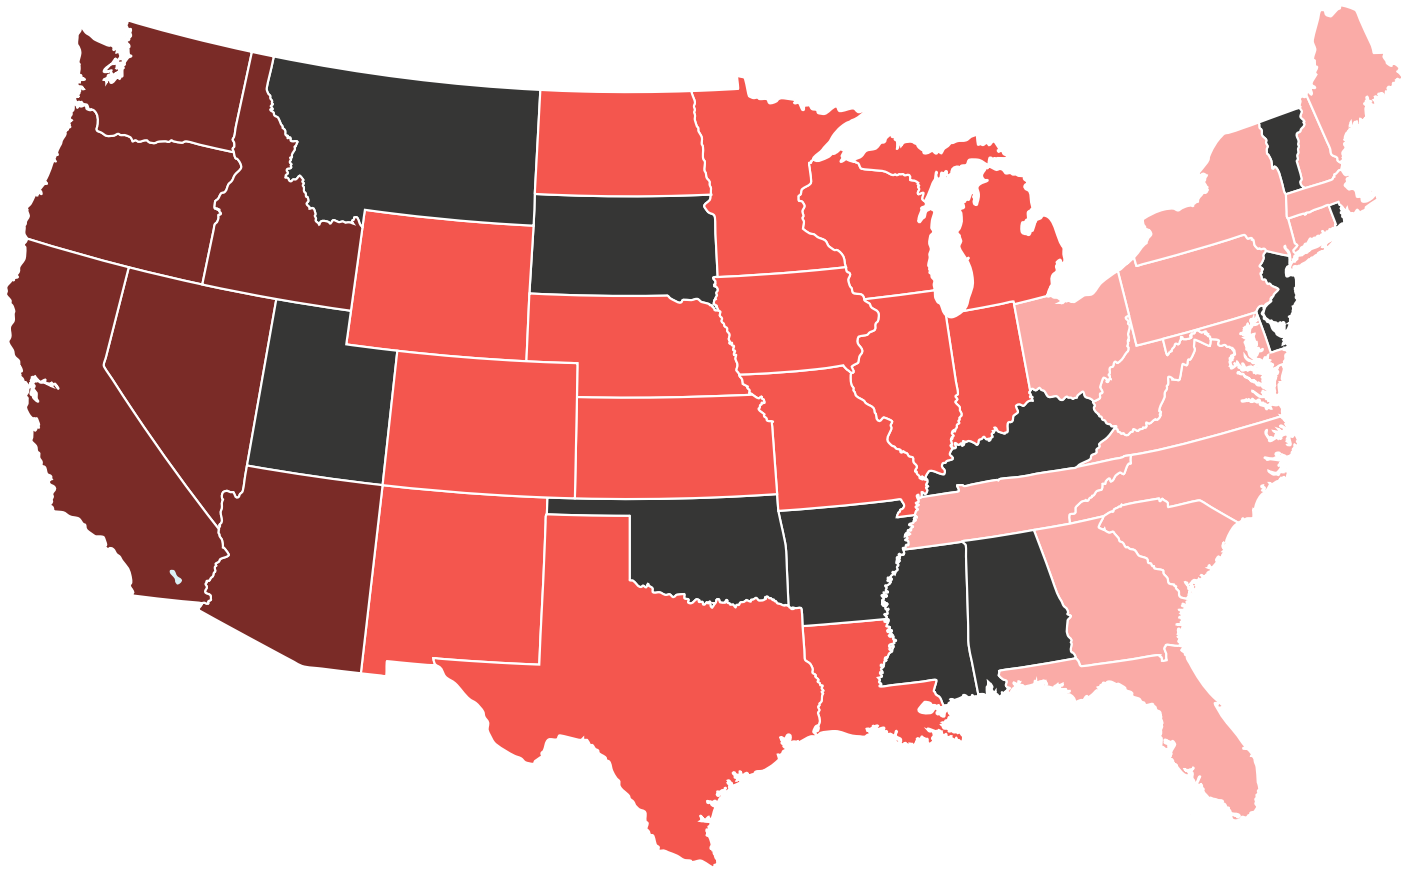

SHIPPING INFORMATION

WEST COAST

\$10

FLAT RATE SHIPPING

AZ, CA, ID, NV, OR, WA

MIDWEST

\$20

FLAT RATE SHIPPING

CO, IA, IL, IN, KS, LA,
MI, MN, MO, NE, NM,
ND, TX, WI, WY

EAST COAST

\$30

FLAT RATE SHIPPING

CT, DC, GA, FL, MA, ME,
MD, NC, NH, NY, NC,
OH, PA, SC, TN, VA, WV

WE CANNOT SHIP TO:

AL, AR, DE, KY, MS,
MT, NJ, OK, RI, SD,
UT, VT

STATES WE
CAN SHIP TONUMBER OF CASES
PER INDIVIDUAL PER YEARPRICE
GROUP

AZ	12	\$10 
CA	Unlimited	\$10 
CO	Unlimited	\$20 
CT	24	\$30 
DC	12	\$30 
FL	Unlimited	\$30 
GA	12	\$30 
IA	Unlimited	\$20 
ID	Unlimited	\$10 
IL	12	\$20 
IN	24	\$20 
KS	12	\$20 
LA	12	\$20 
MA	12	\$30 
MD	Unlimited	\$30 
ME	12	\$30 
MI	Unlimited	\$20 
MN	2	\$20 
MO	24	\$20 
NC	24	\$30 
ND	Unlimited	\$20 
NE	12	\$20 
NH	12	\$30 
NM	24	\$20 
NV	200	\$10 
NY	36	\$30 
OH	24	\$30 
OR	24	\$10 
PA	36	\$30 
SC	24	\$30 
TN	12	\$30 
TX	Unlimited	\$20 
VA	24	\$30 
WA	Unlimited	\$10 
WI	12	\$20 
WV	24	\$30 
WY	24	\$20 

SHIPPING COST BY WEIGHT

*Shipping charges for all other orders are based on the weight of each package.
(i.e. 1-5 bottles, merchandise, etc.)*

WEIGHT (LB.)

COST (\$)

	WEST	MIDWEST	EAST
1-5	\$5	\$5	\$5
6-12	\$9	\$9	\$9
13-17	\$9	\$10	\$15
18-40	\$10	\$20	\$30